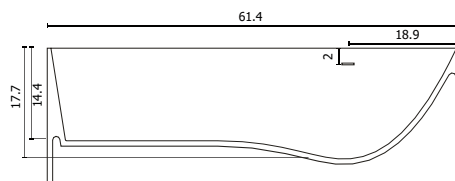

BW-06-L Technical Specifications

 **Badeloft**[®]

Luxury Bathrooms

Material | Material:

Matière | Material | Materiale:

Mineralguss | Stone Resin

Fonte minérale | Resina mineral | Colata minerale

Gewicht | Weight:

Poids | Peso | Peso:

140 kg | 308 lbs

Maße | Dimensions:

Dimensions | Dimensiones | Misura:

1560 x 670 x 580 mm | 61.4 x 26.4 x 22.8 inches

Features:

- Built-in and intergrated bathtub over flow
- 1.5 inch pop-up drain (Chrome finish) pre-installed for ease in installation
- 10 year residential warranty (2 year commerical)

Colors:

Finish:

Matte | Glossy

Please note: The sides of this bathtub are slightly tapered and are not at 90°