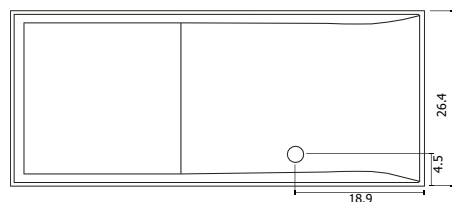

Please note: The sides of this bathtub are slightly tapered and are not at 90°