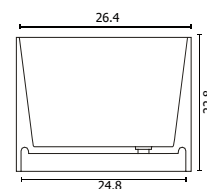

Please note: The sides of this bathtub are slightly tapered and are not at 90°